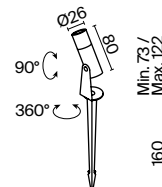

4 ☐ **O050FL-L2W3K**
☒ **O050FL-L2GF3K**

LED 2Вт 80лм
t° 3000K >80Ra 65°
IP 65