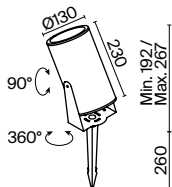

W GF

NEW IP65 LED

1

2

3

4

1  **O050FL-L30W3K**  
 **O050FL-L30GF3K**

LED 30Вт 2800лм  
 t° 3000K >80Ra 50°  
 IP 65