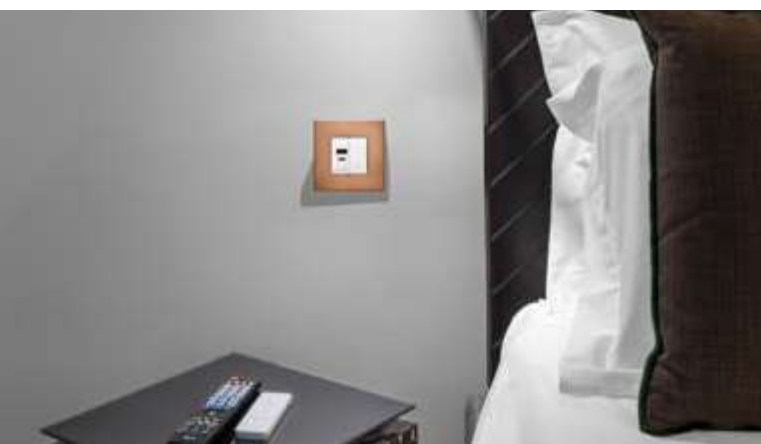

ALL-IN-ONE SOCKETS.

In just one device, **A+C** USB outlets for **total power of 2,4 A** (power distributed on the 2 outputs) in **just 1 module** or **A+A** for **total power of 2,1 A** in 2 modules or with sockets for current for British standard installation.

A+C OR C+C SOCKETS.

2 types of outputs for **total power of 3 A** available also with sockets for current for British standard installation.

USB C fast charge **C output** enable the recharging at full speed **up to 3 A 5 V** on each output.

A OR C SOCKETS IN 1 MODULE.

One only **A** or **C** USB outlets for **total power of 1,5 A** in **just 1 module**;

MODULAR INSTALLATION

Thanks to the front-on mounting, the upgrade of the installation is fast because you just have to replace a device with another one without removing the mounting frame from the box.

AESTHETICAL COORDINATION.

Available for **Eikon, Arké, Plana, Idea, Neve** and **Linea** series, a special attention to the design.

FOR INTERNATIONAL PROJECTS

Our range of USB socket outlets are installable in all type of buildings (schools, offices, hotels, house, etc.) and are matchable with the main international standards.

VIMAR CERTIFIED QUALITY